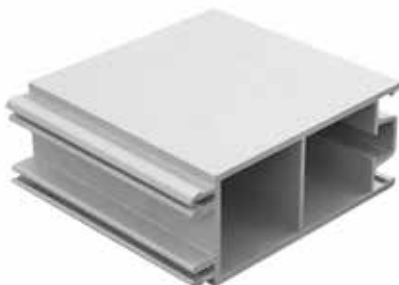

ISO-57 Fig. 6

Modelo / Version	Suplemento / Shim 100 mm
Código / Code	F10 5949
Material / Material	PVC
Color / Colour	Blanco / white
un.	Tira / strip 5,8 mt
Peso / Weight	----