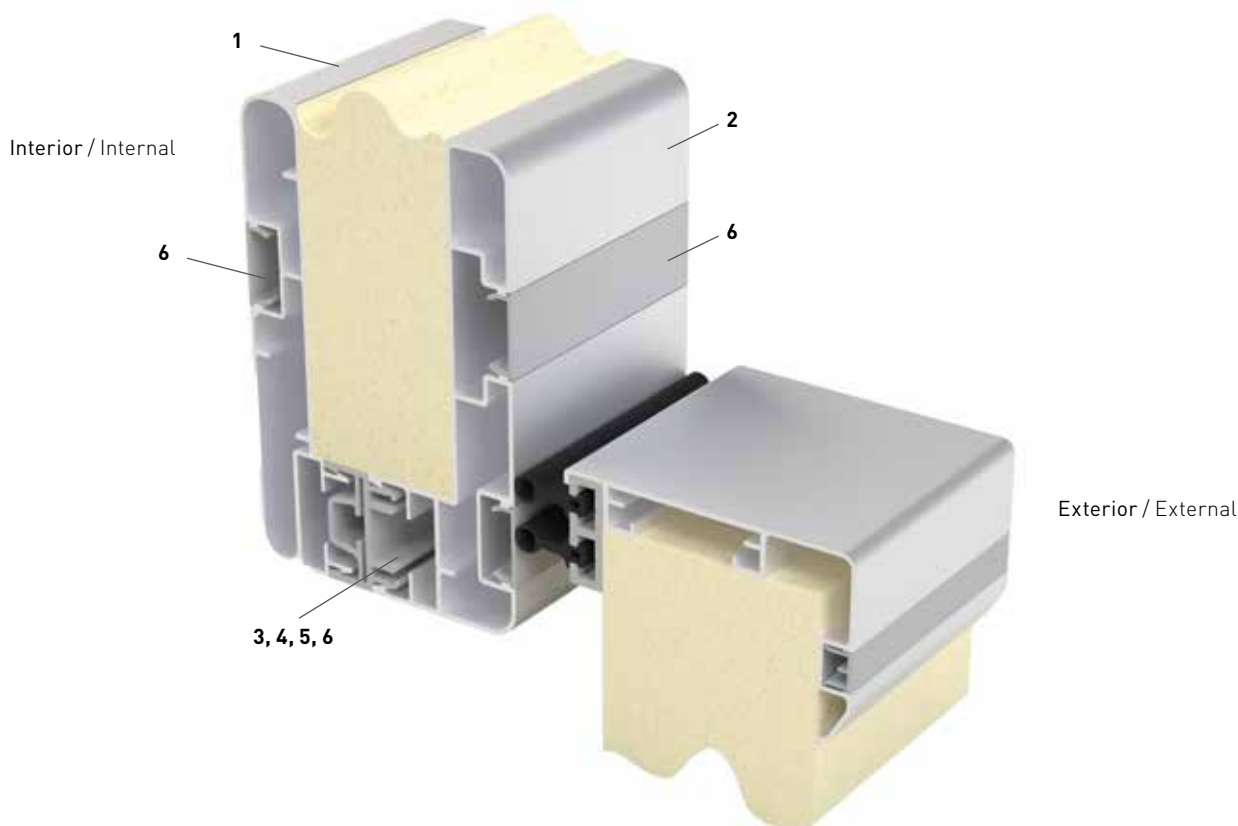

Marco / Frame

Marco / Frame							
Fig.	Modelo Version	Código Code	Material Material	Color Colour	un.	Peso Weight	
1	ISO-53 Marco interior / Internal frame	F10 7385	Aluminio / Aluminium	Blanco / white RAL 9010	tira / strip 5,8 mt	----	
2	ISO-50 Marco exterior / external frame	F10 7382	Aluminio / Aluminium	Blanco / white RAL 9010	tira / strip 5,8 mt	----	
3	ISO-54 Suplemento / shim 20mm	F10 5946	PVC	Blanco / white	tira / strip 5,8 mt	----	
4	ISO-55 Suplemento / shim 50mm	F10 5947	PVC	Blanco / white	tira / strip 5,8 mt	----	
5	ISO-56 Suplemento / shim 60mm	F10 5948	PVC	Blanco / white	tira / strip 5,8 mt	----	
6	ISO-57 Suplemento / shim 100mm	F10 5949	PVC	Blanco / white	tira / strip 5,8 mt	----	
7	ISO-03 Perfil tapa / cover profile	F10 5952	Aluminio / Aluminium	Blanco / white RAL 9010	tira / strip 5,8 mt	----	
8	ISO-06-V2 Escuadra / Square	F10 5954	Aluminio / Aluminium	Blanco / white RAL 9010	unidad / unit	----