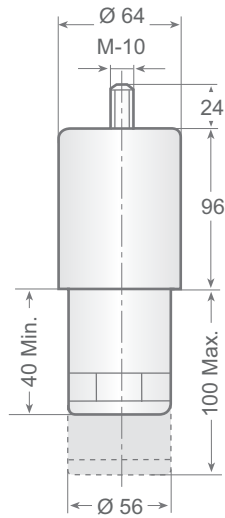

Hexagonal / Hexagonal
FIO 1347

TIT-12-R