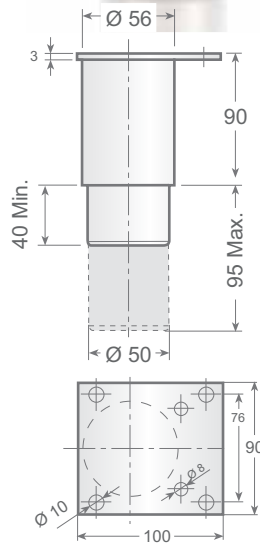

TIH-12-R

Redonda / Rounded
FI0 1367