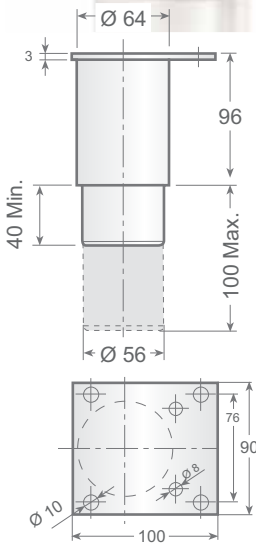

PATAS FEET

Pata regulable inox. AISI 304 pulido
Polished AISI 304 adjustable feet

TIH-16-R

Redonda / Rounded
FI0 1796