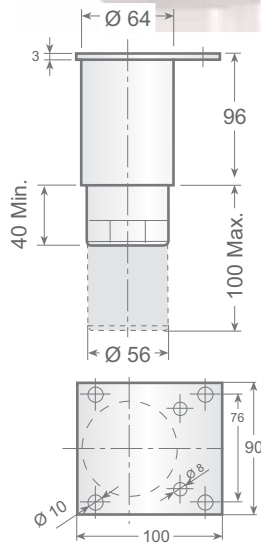

TIH-16-E

Hexagonal / Hexagonal
FI0 1349