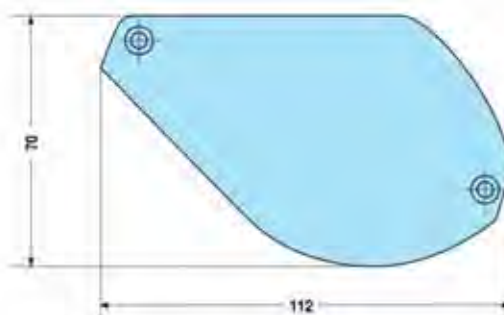

Tapa TP / 11 End cap TP / 11

Plata / Silver Cod. 1m = FI03459
Oro / Gold Cod. 1m = FI03460