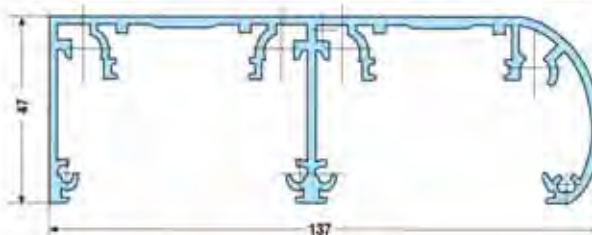

L=3000mm  
2000 mm

**Tapa TP/1**  
*End Cap TP/1*

Plata / Silver Cod. F102555  
Oro / Gold Cod. F102789

**Pantalla doble PD/N**  
*Double light canopy profile PD/N*

Plata / Silver Cod. F102798  
Oro / Gold Cod. F102799