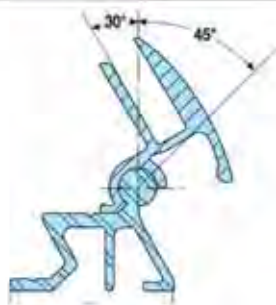

Perfil abate cristal completo AC-9
Complete glass profile AC-9

L=3000mm
2000 mm

Plata / Silver Cod. 1m = FI05624
Oro / Gold Cod. 1m FI05625