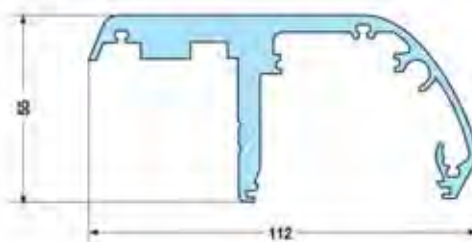

Pantalla PS / CB Light canopy profile PS / CB

Plata / Silver Cod. 1m = FI03456
Oro / Gold Cod. 1m = FI03457