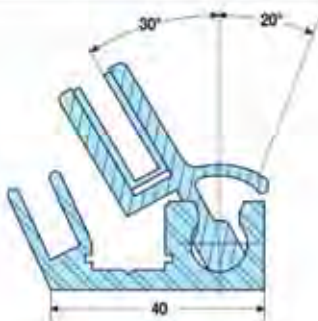

Perfil abate cristal completo AC-6
Complete glass profile AC-6

L=3000mm
2000 mm

Plata / Silver Cod. 1m = FI00625
Oro / Gold Cod. 1m FI02825