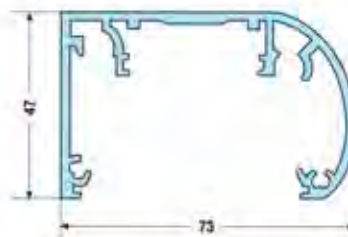

**Perfil abate cristal completo AC-9**  
Complete glass profile AC-9

L=3000mm  
2000 mm

Plata / Silver Cod. 1m = FI05624  
Oro / Gold Cod. 1m FI05625

**Pantalla PS/R**  
*Light canopy profile PS/R*

Plata / Silver Cod. F102512  
Oro / Gold Cod. F102591