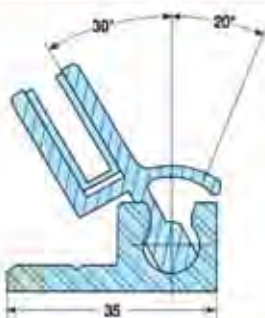

Perfil abate cristal completo AC-7
Complete glass profile AC-7

L=3000mm
2000 mm

Plata / Silver Cod. 1m = FI02527
Oro / Gold Cod. 1m FI02880