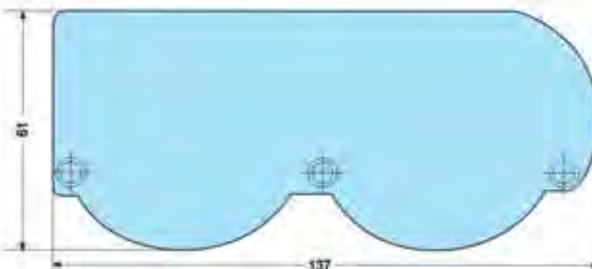

Pantalla PS/F
Light canopy profile PS/F