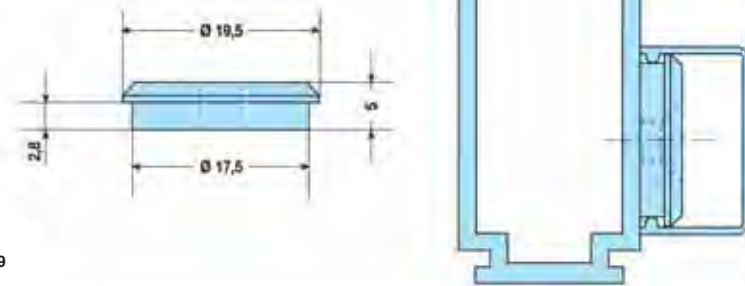

Clip P.A
Mounting clip P.A.

Cod. 1 Unidad / Unit = FI03999

Perfil tirador completo, AL-T2
Complete handle profile, AL-T2