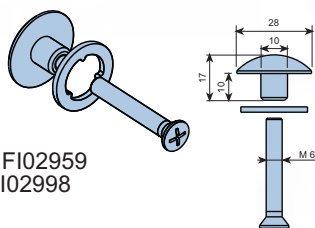

Cod. 1m = FI02853

Funda, P.V.C.
Cover, P.V.C.

Cod. 1m = FI00911

Burlete tirador, P.V.C.
Handle gasket, P.V.V

L=3000 mm

Cod. 1m = FI01035

PC-03
PC-03

Plata / Silver COD. FI02959
Oro / Gold COD. FI02998

PC-04
PC-04