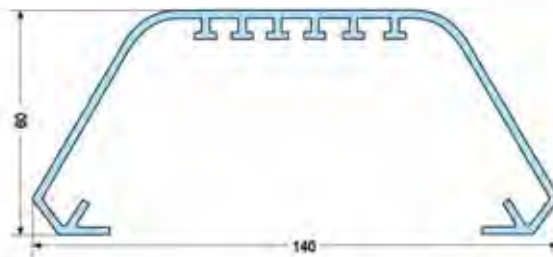

Pantalla doble PD
Double light canopy profile PD

L=3000mm
2000 mm

Plata / Silver Cod. 1m = FI01109
Oro / Gold Cod. 1m = FI02796