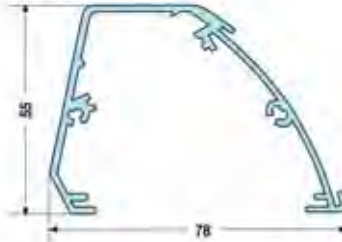

Pantalla PS/PP
Light canopy profile PS/PP

L=3000mm
2000 mm

Plata / Silver Cod. 1m = FI02786
Oro / Gold Cod. 1m = FI02787