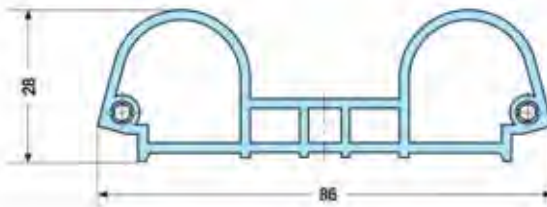

Base parachoque P.V.C. 310/CH
P.V.C.310/CH

Cod. 1m = FI05620