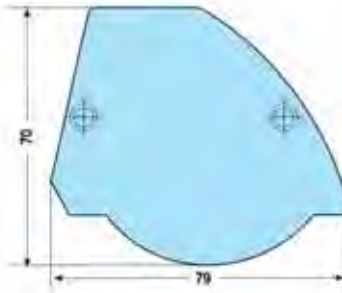

Tapa TP/3
End Cap TP/3

Plata / Silver Cod. 1m = FI02901
Oro / Gold Cod. 1m = FI02902