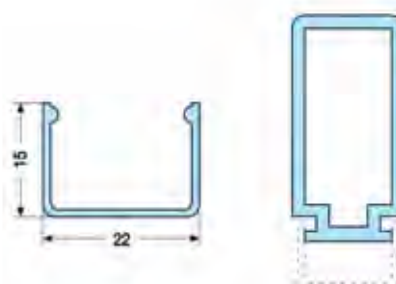

Perfil cubre cable CC-1
Cable cover profile CC-1

L=3000mm
2000 mm

Oro / Gold Cod. 1m= FI03027