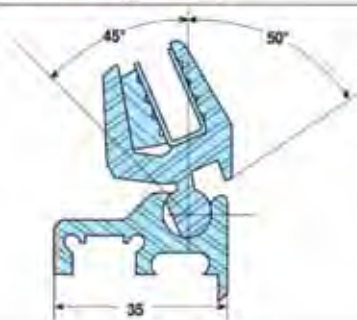

Perfil abate cristal completo AC-8
Complete glass profile AC-8

L=3000mm
2000 mm

Plata / Silver Cod. 1m = FI02016
Oro / Gold Cod. 1m FI02017