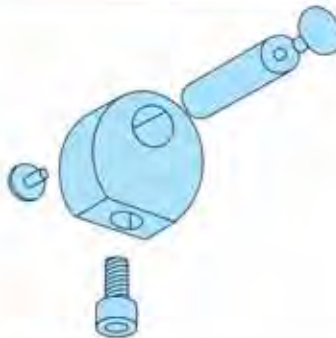

Rótula Completa
Complete join

Cod. 1 unidad / unit = FI06336