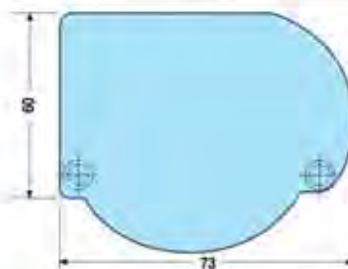

**Perfil abate cristal completo AC-9**  
Complete glass profile AC-9

L=3000mm  
2000 mm

Plata / Silver Cod. 1m = FI05624  
Oro / Gold Cod. 1m FI05625

**Pantalla PS/R**  
*Light canopy profile PS/R*

Plata / Silver Cod. F102512  
Oro / Gold Cod. F102591

L=3000mm  
2000 mm

**Tapa TP/1**  
*End Cap TP/1*

Plata / Silver Cod. F102555  
Oro / Gold Cod. F102789

**Pantalla doble PD/N**  
*Double light canopy profile PD/N*

Plata / Silver Cod. F102798  
Oro / Gold Cod. F102799