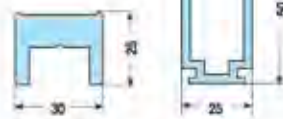

OPCIONAL
OPTIONAL
OSS/41
MOD.

Caballete cristal curvo.
Curved glass tilt - forward hardware.

Mod
SH/PF-BNS/PF

Caballetes simple o central
Simple or central hardware

Componentes. Components.

Caballete completo
Complete tilt-forward hardware

L= standard 140 mm.

Otros largos bajo demanda
Other lengths upon request

SH/PF MOD.

Caballete con tubo cerrado
Tilt-forward hardware with closed tube

Plata
Silver } COD. FI02135

Oro
Gold } COD. FI02136

BNS/PF MOD.