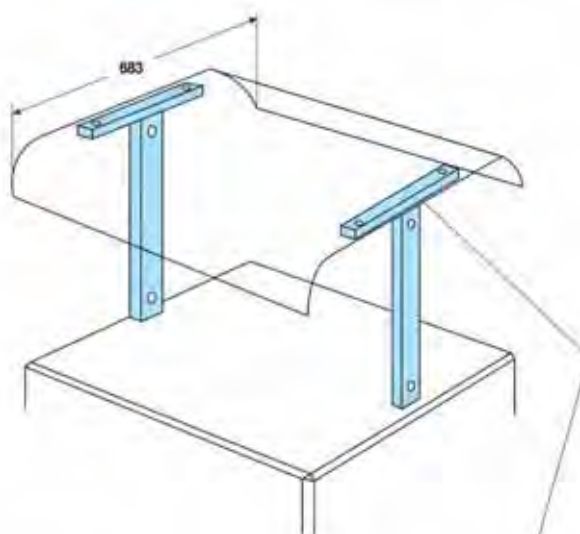

Componentes. Components.

SB/70
MOD.