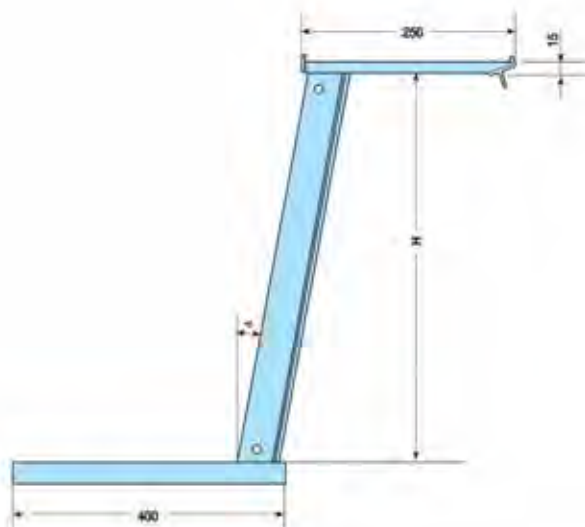

Componentes.
Components.

SHR MOD.

Caballote con tubo cerrado
Tilt-forward hardware with closed tube

Plata
Silver } COD. FI02513

Oro
Gold } COD. FI02827