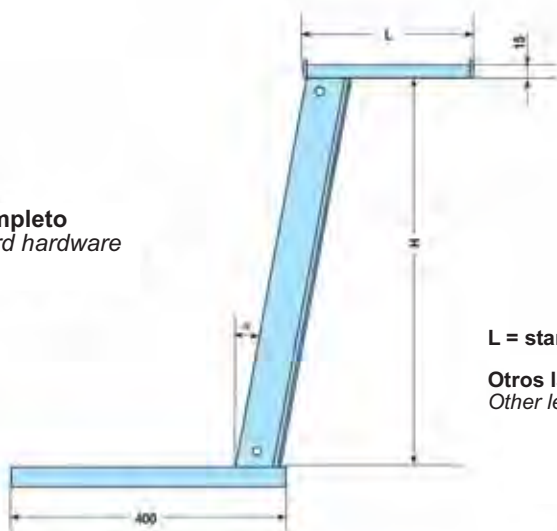

MOD. **SHC - BNS/C**

MOD. **SHR - BNS/R**

MOD. **SH/PF - BNS/PF**

MOD.

SHC BNS/C

Caballete cristal curvo.

Curved glass tilt - forward hardware.

Mod
SHC - BNS/C

Caballetes simple o central
Simple or central hardwares

Componentes.
Components.

Caballote completo
Complete tilt-forward hardware

L = standard 200 mm

Otros largos bajo demanda.
Other lengths upon request