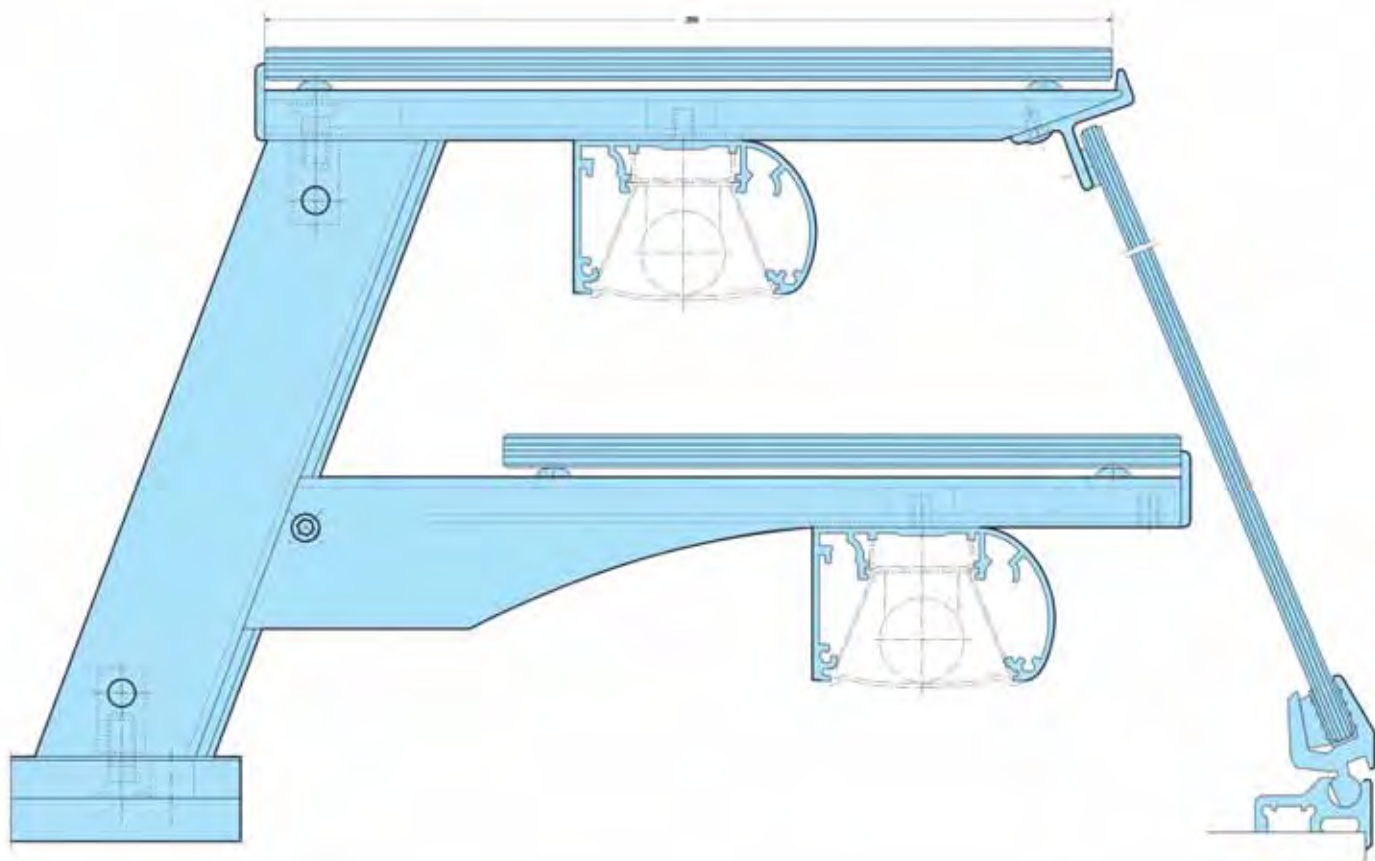

Caballetes simple o central
Simple or central hardwares