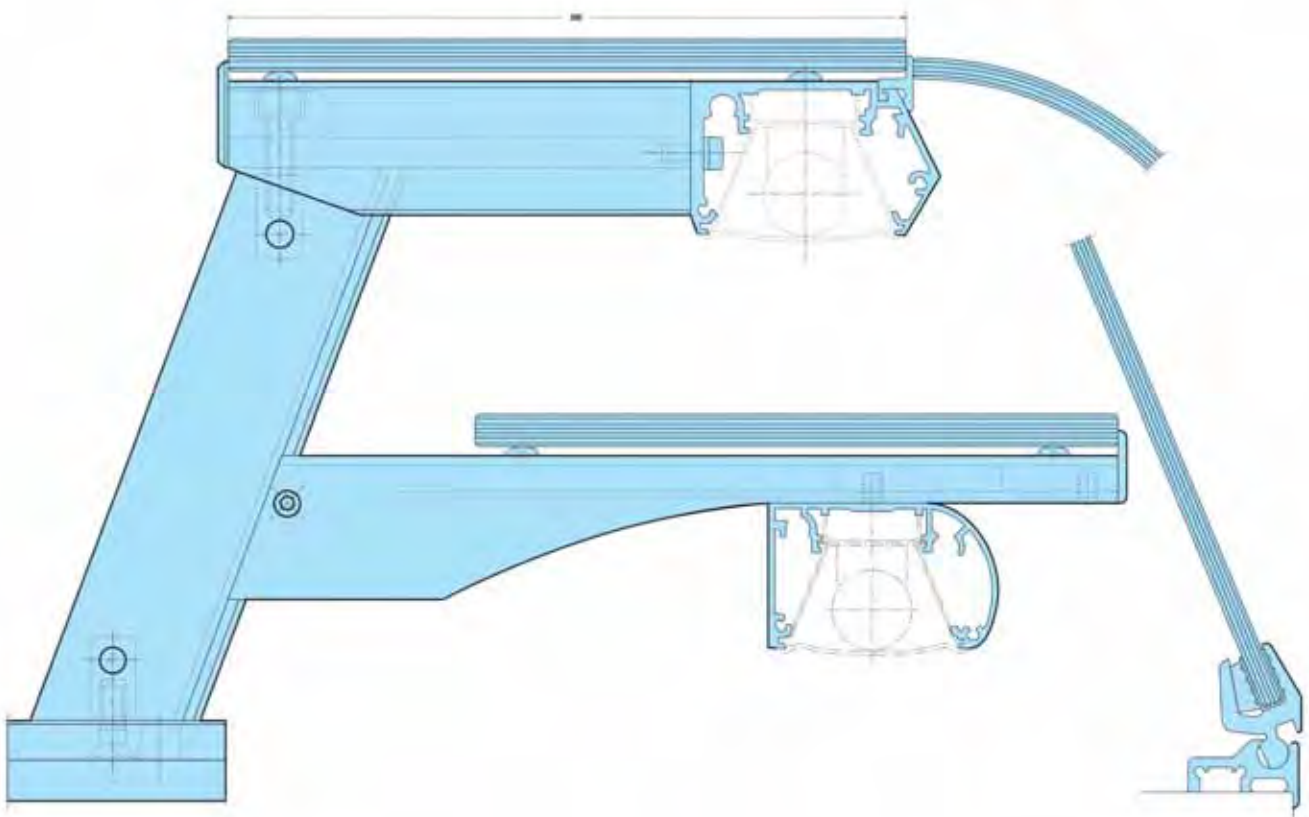

OPCIONAL
OPTIONAL
OSS/41
MOD.

Caballete cristal curvo.
Curved glass tilt - forward hardware.

Mod
SH/PF-BNS/PF

Caballetes simple o central
Simple or central hardware

Componentes. Components.

Caballete completo
Complete tilt-forward hardware