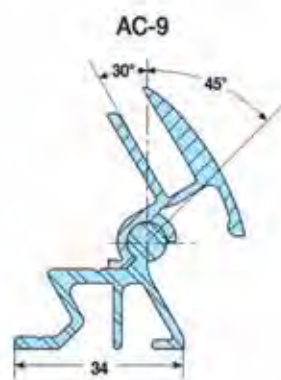

Plata
Silver } COD. FI05624

Oro
Gold } COD. FI05625