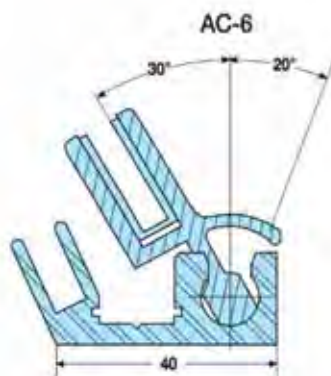

Perfil abatible. Profile set.

Plata
Silver } COD. FI00625

Oro
Gold } COD. FI02825