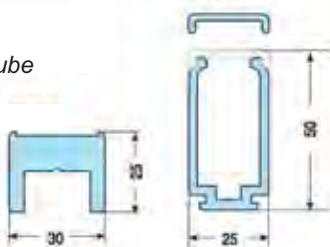

BNS/R MOD.

Caballote con tubo abierto
Tilt-forward hardware with open tube

Plata
Silver } COD. FI03150

Oro
Gold } COD. FI03151