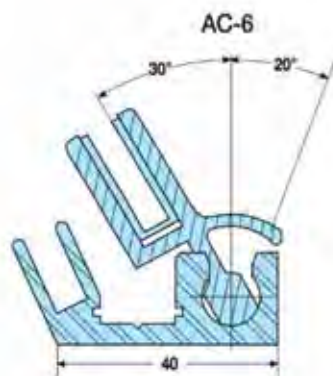

L= standard 140 mm.

Otros largos bajo demanda
Other lengths upon request

SH/PF MOD.

Caballete con tubo cerrado
Tilt-forward hardware with closed tube

Plata
Silver } COD. FI02135

Oro
Gold } COD. FI02136

BNS/PF MOD.

Caballete con tubo abierto
Tilt-forward hardware with open tube

Plata
Silver } COD. FI03156

Oro
Gold } COD. FI03157

Perfil abatible. Profile set.

Plata Silver } COD. F100625

Oro Gold } COD. F102825

Plata Silver } COD. F102527