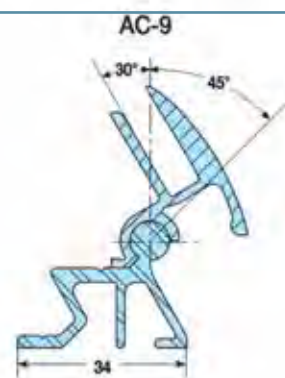

Plata Silver } COD. F105624

Oro Gold } COD. F105625