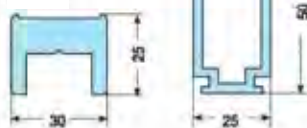

Mod
SHR - BNS/R

Caballetes simple o central
Simple or central hardwares

Componentes.
Components.

SHR MOD.

Caballote con tubo cerrado
Tilt-forward hardware with closed tube

Plata
Silver } COD. FI02513

Oro
Gold } COD. FI02827