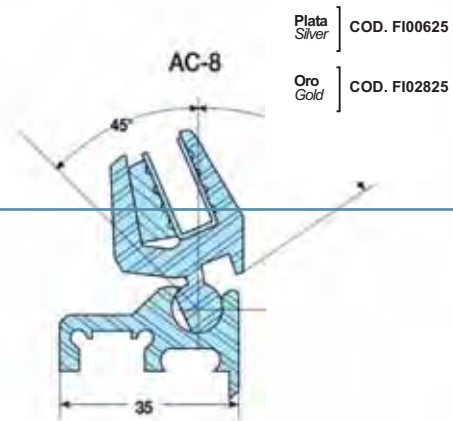

Perfil abatible.

Plata Silver } COD. F102016
Oro Gold } COD. F102017

Plata Silver } COD. F105624
Oro Gold } COD. F105625