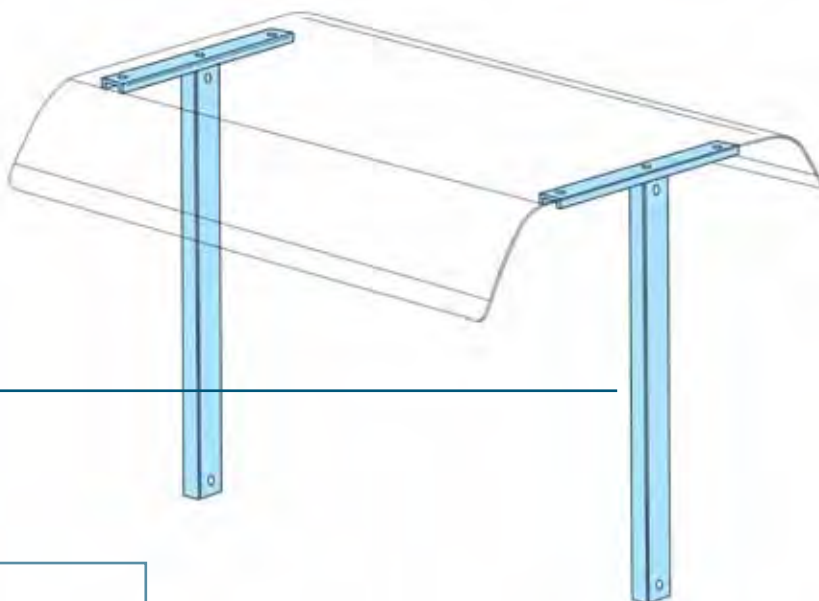

Componentes. Components.

SB/70
MOD.