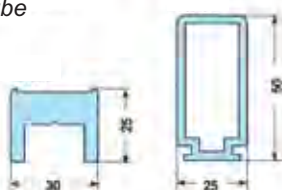

Caballote con tubo cerrado
Tilt-forward hardware with closed tube

Plata
Silver } COD. FI02509

Oro
Gold } COD. FI02828