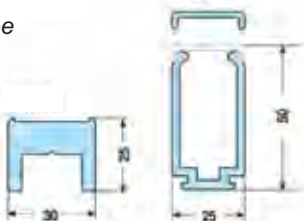

BNS/C MOD.

Caballote con tubo abierto
Tilt-forward hardware with open tube

Plata
Silver } COD. FI03153

Oro
Gold } COD. FI03154