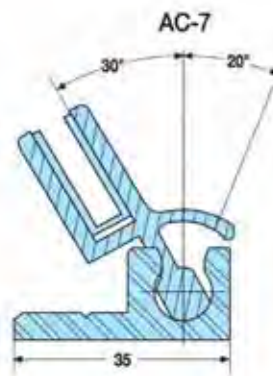

L= standard 140 mm.

Otros largos bajo demanda
Other lengths upon request

SH/PF MOD.

Caballete con tubo cerrado
Tilt-forward hardware with closed tube

Plata
Silver } COD. FI02135

Oro
Gold } COD. FI02136

BNS/PF MOD.

Caballete con tubo abierto
Tilt-forward hardware with open tube

Plata
Silver } COD. FI03156

Oro
Gold } COD. FI03157

Perfil abatible. Profile set.

Plata Silver } COD. F100625

Oro Gold } COD. F102825

Plata Silver } COD. F102527