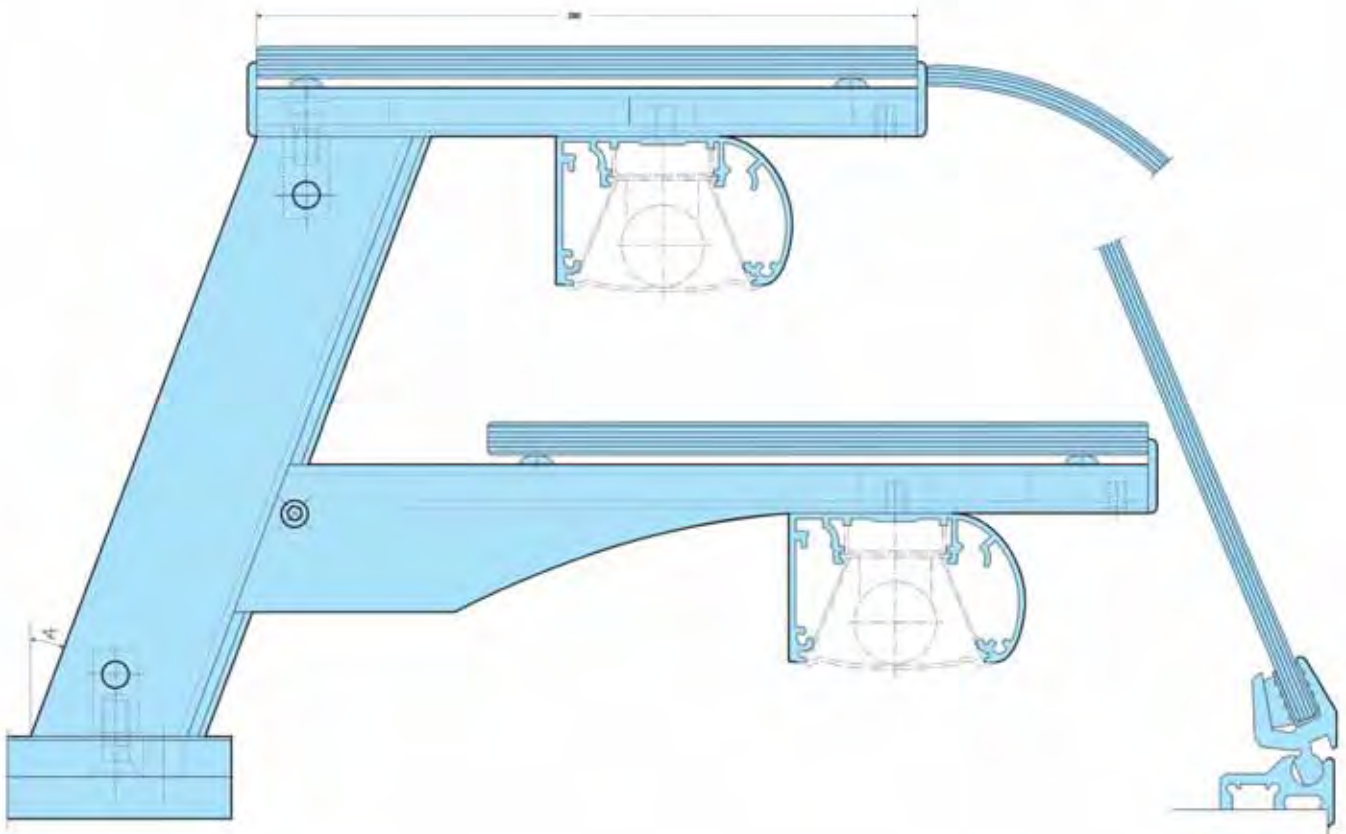

MOD. **SHC - BNS/C**

MOD. **SHR - BNS/R**

MOD. **SH/PF - BNS/PF**

MOD.

SHC BNS/C

Caballete cristal curvo.

Curved glass tilt - forward hardware.

Mod
SHC - BNS/C

Caballetes simple o central
Simple or central hardwares

Componentes.
Components.

Caballote completo
Complete tilt-forward hardware

L = standard 200 mm

Otros largos bajo demanda.
Other lengths upon request