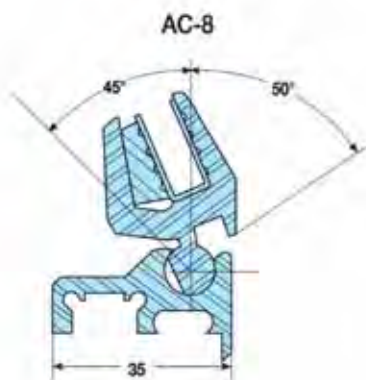

Plata
Silver } COD. FI02016

Oro
Gold } COD. FI02017