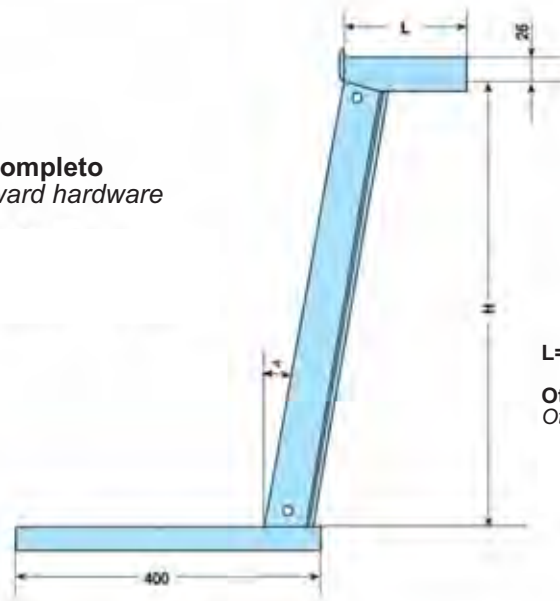

BNS/R MOD.

Caballote con tubo abierto
Tilt-forward hardware with open tube

Plata
Silver } COD. FI03150

Oro
Gold } COD. FI03151

Perfil abatible.

Plata Silver } COD. F102016
Oro Gold } COD. F102017

Plata Silver } COD. F105624
Oro Gold } COD. F105625

OPCIONAL
OPTIONAL
OSS/41
MOD.

Caballete cristal curvo.
Curved glass tilt - forward hardware.

Mod
SH/PF-BNS/PF

Caballetes simple o central
Simple or central hardware

Componentes. Components.

Caballete completo
Complete tilt-forward hardware

L= standard 140 mm.

Otros largos bajo demanda
Other lengths upon request

SH/PF MOD.

Caballete con tubo cerrado
Tilt-forward hardware with closed tube

Plata
Silver } COD. FI02135

Oro
Gold } COD. FI02136

BNS/PF MOD.

Caballete con tubo abierto
Tilt-forward hardware with open tube

Plata
Silver } COD. FI03156

Oro
Gold } COD. FI03157

Perfil abatible. Profile set.

Plata Silver } COD. F100625

Oro Gold } COD. F102825

Plata Silver } COD. F102527