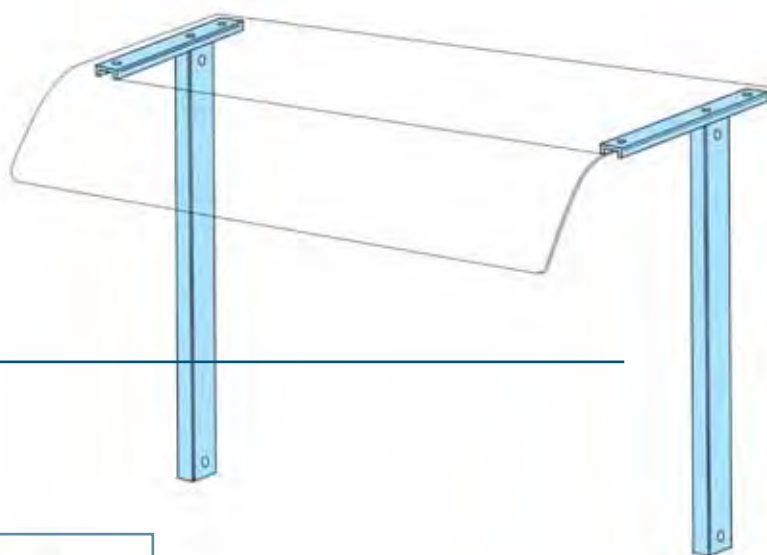

Componentes. Components.

SB/65
MOD.