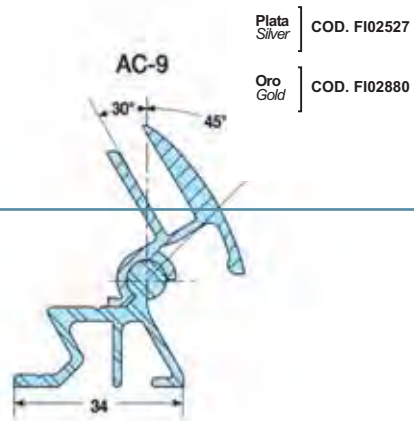

BNS/R MOD.

Caballote con tubo abierto
Tilt-forward hardware with open tube

Plata
Silver } COD. FI03150

Oro
Gold } COD. FI03151

Perfil abatible.

Plata Silver } COD. F102016
Oro Gold } COD. F102017

Plata Silver } COD. F105624
Oro Gold } COD. F105625

L= standard 140 mm.

Otros largos bajo demanda
Other lengths upon request

SH/PF MOD.

Caballete con tubo cerrado
Tilt-forward hardware with closed tube

Plata
Silver } COD. FI02135

Oro
Gold } COD. FI02136

BNS/PF MOD.