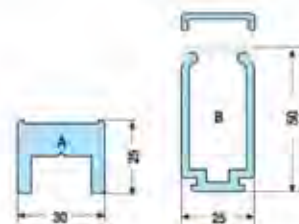

L= standard 140 mm.

Otros largos bajo demanda
Other lengths upon request

SH/PF MOD.

Caballete con tubo cerrado
Tilt-forward hardware with closed tube

Plata
Silver } COD. FI02135

Oro
Gold } COD. FI02136

BNS/PF MOD.

Caballete con tubo abierto
Tilt-forward hardware with open tube

Plata
Silver } COD. FI03156

Oro
Gold } COD. FI03157

Perfil abatible. Profile set.

Plata Silver } COD. F100625

Oro Gold } COD. F102825

Plata Silver } COD. F102527