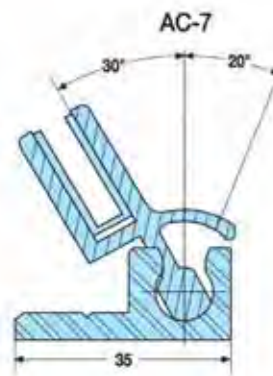

Plata
Silver } COD. FI02527

Oro
Gold } COD. FI02880