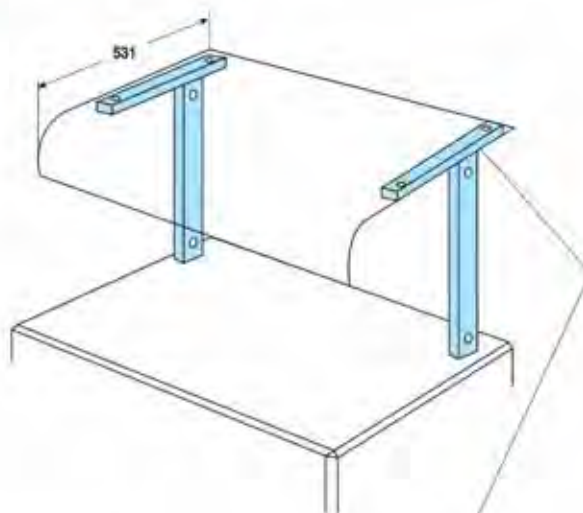

Componentes. Components.

SB/65
MOD.